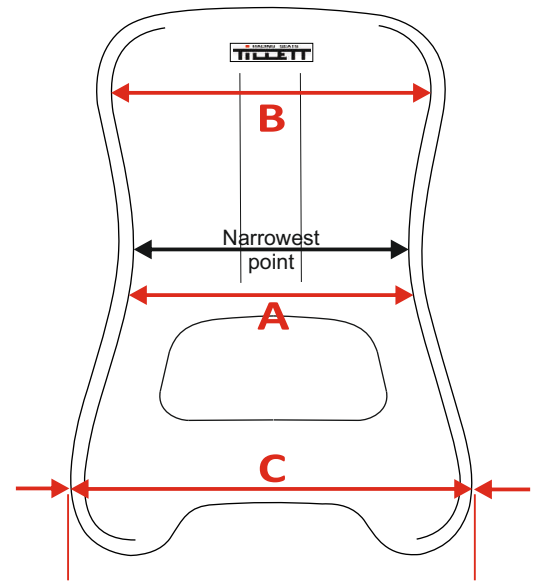

Kart Seat Dimensions

SHAPE	SIZE	A	B	C	D	E
T11	*C	25	27	37.5	9.5	28
	XS	27	29.5	40.3	9.5	30
	XS WT	28.8	31.8	40.3	9.5	30
	Scd	29.5	31.5	42.5	10.5	28
	S	29.5	31.5	42.5	10	31
	*S HB	29.5	32	42.5	10.5	31.5
	*S WH	31	32	42.5	10.5	31.5
	S WT	30.2	32.8	42	10.5	30.3
	S XWT	30.2	36	42	10.5	30.3
	Harvey	30.7	33.9	43.8	10.5	31.7
	Manetti	31	34.5	44	10.5	31.5
	*Manetti VH	32.5	34.5	44.3	10.5	31.5
	*Manetti WT	31.5	35.4	44.3	10.5	31.5
	*Manetti XWT	31.5	36	44.3	10.5	31.5
	MS	32	34.5	45	9	33.5
	MS WT	32.1	35.8	44.5	9.5	33
	ML	32.5	36	46	10	33.5
	*ML VH	34.3	36	46	11	32.5
	ML WT	34	37.5	46	10.5	31.5
	L	35	37.5	45.5	10	32.5
XL	35.5	38.5	47	10	33.5	
XXL	38.5	40.5	50	10	33.5	
*T10 hand laminated	XXL	39	41	50.5	9	39
T14	Mini	24	24	33	8	25
	Ccd	26	26	36.5	9	27
	CL	27	27.5	37.5	9	29
	*XScd	28	28.5	38	9	30.5
T5	Ccd	25.5	25.5	37.5	8.5	26.5
	*C	25.5	27	37.5	7	31
	CL	26.5	28	38.8	8	28.5
	*XScd	27.5	29.5	40.5	6.5	32
T9.5	MS	31.5	33	46	10	32
	ML	33	34.3	47.5	10	31
	L	34.5	37	49	10	32
	XL	36	38	50.5	10	33
T7	Mini	20	19.5	33	4.5	23
	C	24.5	25.5	40	9	30
	XScd	25.5	25.5	40.5	9	32.5
	Scd	27.5	30	43.5	9	34.5
	S	28	30.5	44	9	37
	MScd	30	32	46	9	33.5
	MS	30	32	46.5	9	37.5
	ML	31	33	48	9	38
	L	32.5	36	48.5	9	39.5
	XL	34	37.5	50.5	9	40
XXL	38	41	52	9.5	39	
Only available hand laminated	XXXL	45.5	48	59	9	40.5
XXXXL	56.5	58	67	9	40.5	
Plastic Rental	M	32.5	35	46	9.5	33
	XL	36	38.5	51	10	36
	XXL	40	41.5	51.5	10	39
	XL 1/4	35	37	51	10	37
	XXL 1/4	38	39.5	51.5	10	39

Please note:-
Dimension A is always taken from the place where the hard part of the hip bone contacts the seat and **not the narrowest point**. The narrow point does not reflect a dimension which is critical to fitting. The narrow point will vary from between 8 mm to 12 mm smaller than the critical dimension A.