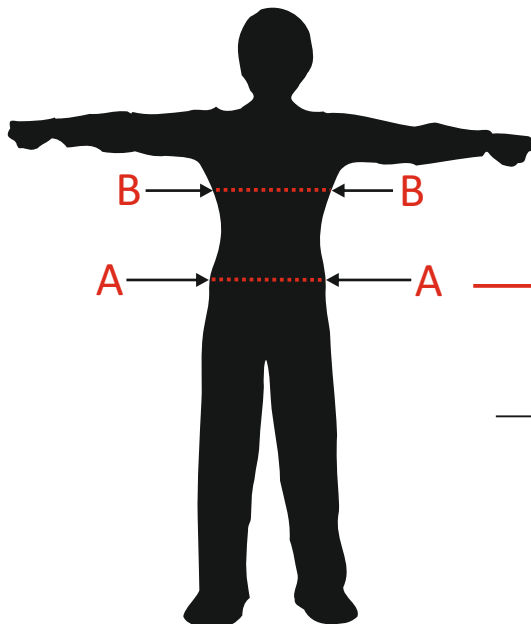

Kart Seat Dimensions

SHAPE	SIZE	A	B	C	D	E
T11	*C	25	27	37.5	9.5	28
	XS	27	29.5	40.3	9.5	30
	XS WT	28.8	31.8	40.3	9.5	30
	Scd	29.5	31.5	42.5	10.5	28
	S	29.5	31.5	42.5	10	31
	*S HB	29.5	32	42.5	10.5	31.5
	*S WH	31	32	42.5	10.5	31.5
	S WT	30.2	32.8	42	10.5	30.3
	S XWT	30.2	36	42	10.5	30.3
	Harvey	30.7	33.9	43.8	10.5	31.7
	Manetti	31	34.5	44	10.5	31.5
	*Manetti VH	32.5	34.5	44.3	10.5	31.5
	*Manetti WT	31.5	35.4	44.3	10.5	31.5
	*Manetti XWT	31.5	36	44.3	10.5	31.5
	MS	32	34.5	45	9	33.5
	MS WT	32.1	35.8	44.5	9.5	33
	ML	32.5	36	46	10	33.5
	*ML VH	34.3	36	46	11	32.5
	ML WT	34	37.5	46	10.5	31.5
	L	35	37.5	45.5	10	32.5
XL	35.5	38.5	47	10	33.5	
XXL	38.5	40.5	50	10	33.5	
*T10 hand laminated	XXL	39	41	50.5	9	39
T14	Mini	24	24	33	8	25
	Ccd	26	26	36.5	9	27
	CL	27	27.5	37.5	9	29
	*XScd	28	28.5	38	9	30.5
T5	Ccd	25.5	25.5	37.5	8.5	26.5
	*C	25.5	27	37.5	7	31
	CL	26.5	28	38.8	8	28.5
	*XScd	27.5	29.5	40.5	6.5	32
T9.5	MS	31.5	33	46	10	32
	ML	33	34.3	47.5	10	31
	L	34.5	37	49	10	32
	XL	36	38	50.5	10	33
T7	Mini	20	19.5	33	4.5	23
	C	24.5	25.5	40	9	30
	XScd	25.5	25.5	40.5	9	32.5
	Scd	27.5	30	43.5	9	34.5
	S	28	30.5	44	9	37
	MScd	30	32	46	9	33.5
	MS	30	32	46.5	9	37.5
	ML	31	33	48	9	38
	L	32.5	36	48.5	9	39.5
	XL	34	37.5	50.5	9	40
XXL	38	41	52	9.5	39	
Only available hand laminated	XXXL	45.5	48	59	9	40.5
XXXXL	56.5	58	67	9	40.5	
Plastic Rental	M	32.5	35	46	9.5	33
	XL	36	38.5	51	10	36
	XXL	40	41.5	51.5	10	39
	XL 1/4	35	37	51	10	37
	XXL 1/4	38	39.5	51.5	10	39

Please note:-
Dimension A is always taken from the place where the hard part of the hip bone contacts the seat and **not the narrowest point**. The narrow point does not reflect a dimension which is critical to fitting. The narrow point will vary from between 8 mm to 12 mm smaller than the critical dimension A.