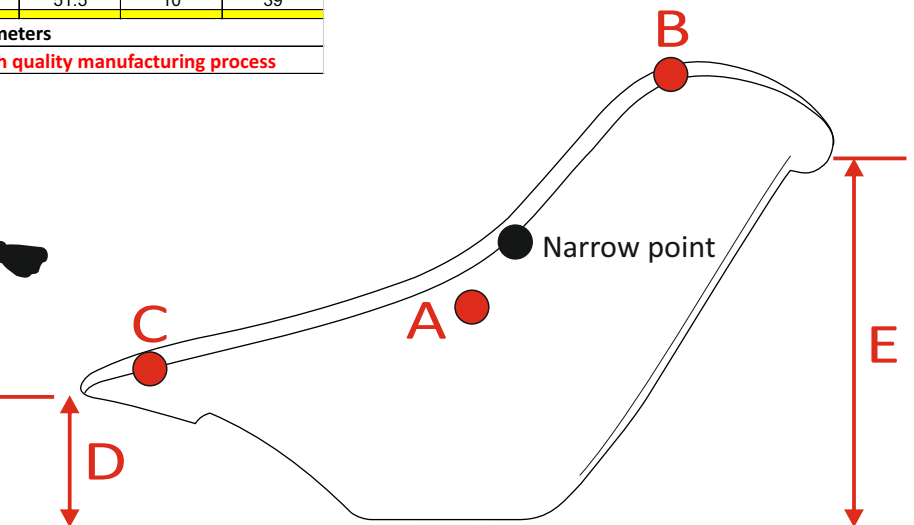

Kart Seat Dimensions

SHAPE	SIZE	A	B	C	D	E
T11	*C	25	27	37.5	9.5	28
	XS	27	29.5	40.3	9.5	30
	XS WT	28.8	31.8	40.3	9.5	30
	Scd	29.5	31.5	42.5	10.5	28
	S	29.5	31.5	42.5	10	31
	*S HB	29.5	32	42.5	10.5	31.5
	*S WH	31	32	42.5	10.5	31.5
	S WT	30.2	32.8	42	10.5	30.3
	S XWT	30.2	36	42	10.5	30.3
	Harvey	30.7	33.9	43.8	10.5	31.7
	Manetti	31	34.5	44	10.5	31.5
	*Manetti VH	32.5	34.5	44.3	10.5	31.5
	*Manetti WT	31.5	35.4	44.3	10.5	31.5
	*Manetti XWT	31.5	36	44.3	10.5	31.5
	MS	32	34.5	45	9	33.5
	MS WT	32.1	35.8	44.5	9.5	33
	ML	32.5	36	46	10	33.5
	*ML VH	34.3	36	46	11	32.5
	ML WT	34	37.5	46	10.5	31.5
	L	35	37.5	45.5	10	32.5
XL	35.5	38.5	47	10	33.5	
XXL	38.5	40.5	50	10	33.5	
*T10 hand laminated	XXL	39	41	50.5	9	39
T14	Mini	24	24	33	8	25
	Ccd	26	26	36.5	9	27
	CL	27	27.5	37.5	9	29
	*XScd	28	28.5	38	9	30.5
T5	Ccd	25.5	25.5	37.5	8.5	26.5
	*C	25.5	27	37.5	7	31
	CL	26.5	28	38.8	8	28.5
	*XScd	27.5	29.5	40.5	6.5	32
T9.5	MS	31.5	33	46	10	32
	ML	33	34.3	47.5	10	31
	L	34.5	37	49	10	32
	XL	36	38	50.5	10	33
T7	Mini	20	19.5	33	4.5	23
	C	24.5	25.5	40	9	30
	XScd	25.5	25.5	40.5	9	32.5
	Scd	27.5	30	43.5	9	34.5
	S	28	30.5	44	9	37
	MScd	30	32	46	9	33.5
	MS	30	32	46.5	9	37.5
	ML	31	33	48	9	38
	L	32.5	36	48.5	9	39.5
	XL	34	37.5	50.5	9	40
XXL	38	41	52	9.5	39	
Only available hand laminated	XXXL	45.5	48	59	9	40.5
XXXXL	56.5	58	67	9	40.5	
Plastic Rental	M	32.5	35	46	9.5	33
	XL	36	38.5	51	10	36
	XXL	40	41.5	51.5	10	39
	XL 1/4	35	37	51	10	37
	XXL 1/4	38	39.5	51.5	10	39

Please note:-
Dimension A is always taken from the place where the hard part of the hip bone contacts the seat and **not the narrowest point**. The narrow point does not reflect a dimension which is critical to fitting. The narrow point will vary from between 8 mm to 12 mm smaller than the critical dimension A.